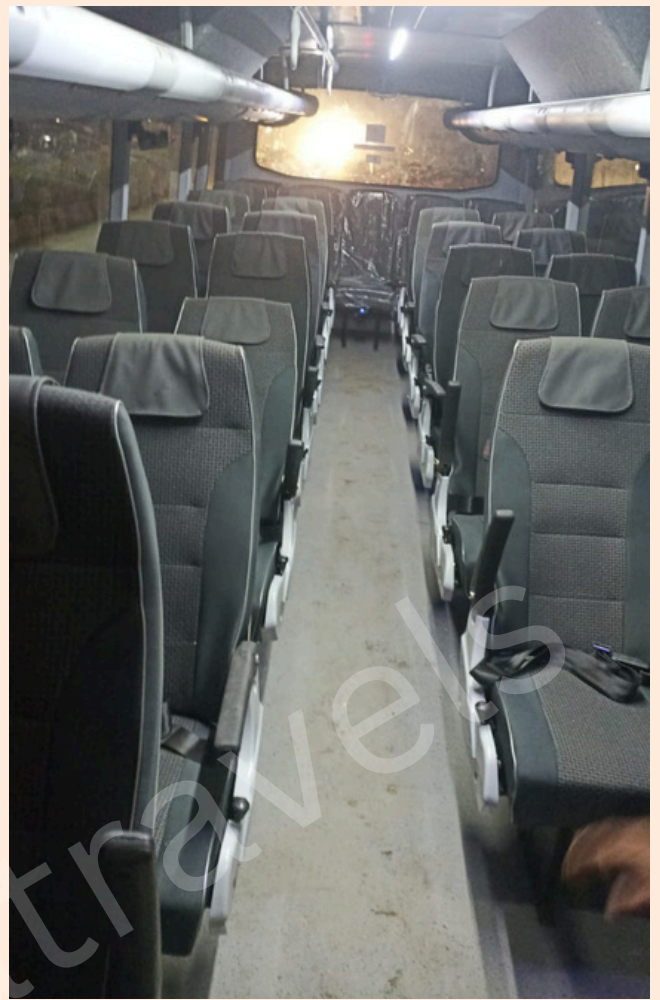

32 Seater Prime Bus

Amenities

- Pushback Seats (32+D)
- Seat Belt (2 Point)
- Music System
- Mobile Charger (Each Seat)
- Parabolic Suspension
- 50% Tinted Glass (Sunlight)
- Head rack (Luggage Storage)
- Sufficient Leg Space